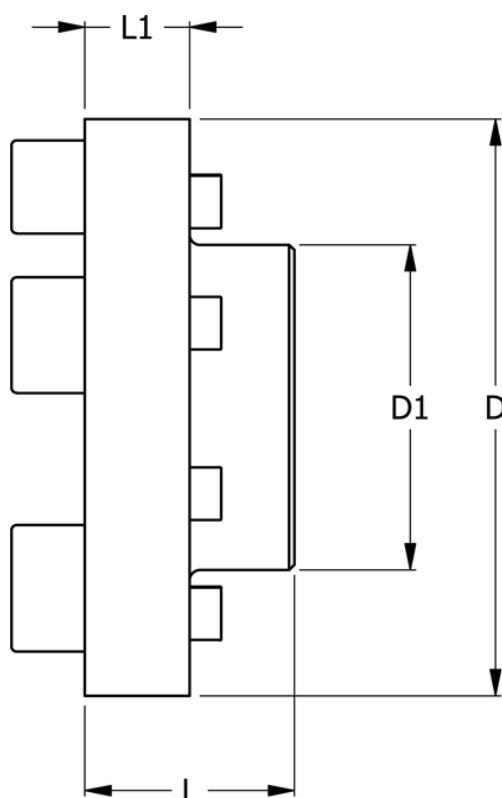

Article number: 330635023A
Description: Coupling N-Eupex str. 350
Part 2 & 3 without bore

Measures

D	= 350
D1	= 230
L	= 140
L1	= 51
Max bore	= 140
Torque (N m)	= 7700